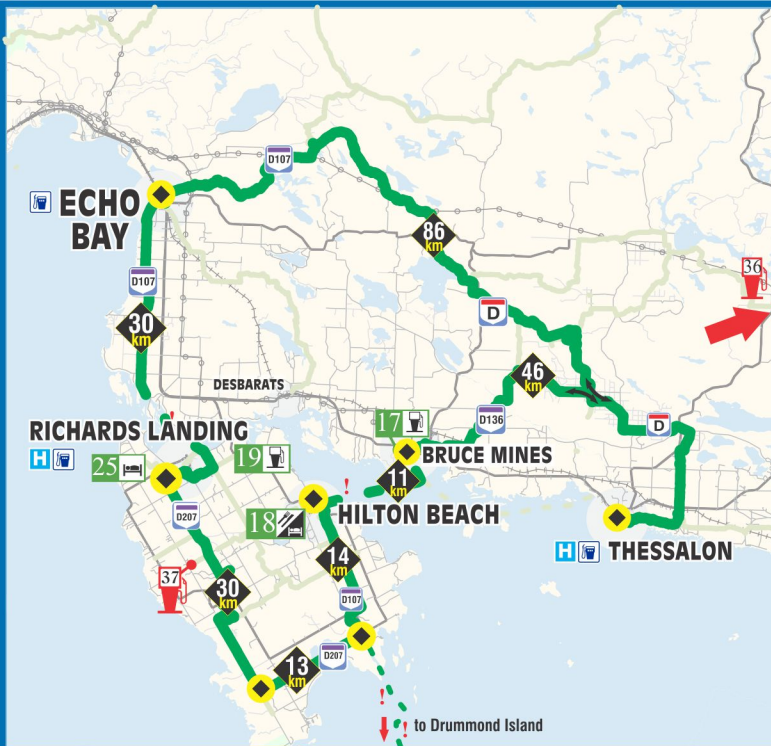

ISLAND GATEWAY LOOP

- 1 day run
- total kilometres: 230